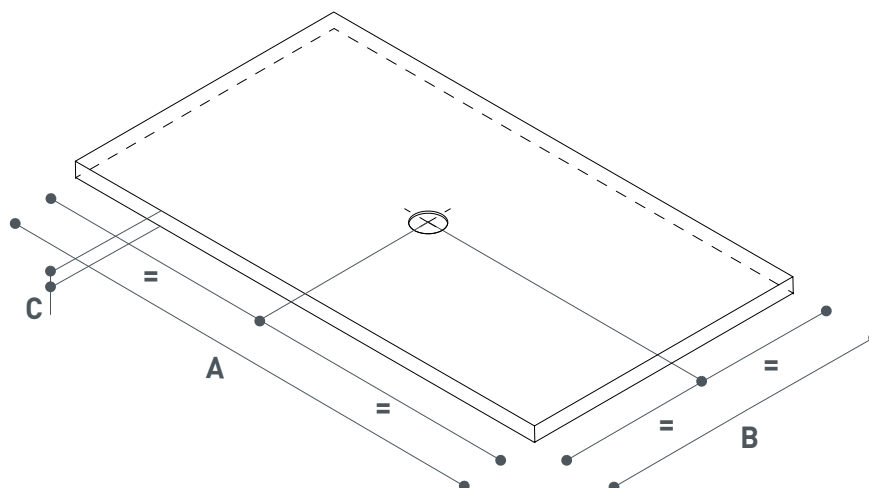

# iStone EAT

I piatti doccia iStone sono trattati con ETC (Easy to Clean), che agevola la pulizia riducendo la formazione di calcare.

iStone Trays are treated with ETC (Easy to Clean) system that grants cleaning by reducing the formation of limescale.

- \*A: Natural texture
- B: Urban texture
- C: Elegant texture

Modello Model	Dimensione Dimension		Spessore Thickness
	A cm	B cm	
EAT * 08070	80	70	2,5
EAT * 09070	90	70	2,5
EAT * 10070	100	70	2,5
EAT * 11070	110	70	2,5
EAT * 12070	120	70	2,8
EAT * 13070	130	70	2,8
EAT * 14070	140	70	2,8
EAT * 15070	150	70	2,8
EAT * 16070	160	70	3,0
EAT * 17070	170	70	3,0
EAT * 18070	180	70	3,2
EAT * 19070	190	70	3,2
EAT * 20070	200	70	3,2

Modello Model	Dimensione Dimension	Dimensione Dimension	Spessore Thickness
	A cm	B cm	C cm
EAT * 08080	80	80	2,5
EAT * 10080	100	80	2,5
EAT * 11080	110	80	2,5
EAT * 12080	120	80	2,8
EAT * 13080	130	80	2,8
EAT * 14080	140	80	2,8
EAT * 15080	150	80	2,8
EAT * 16080	160	80	3,0
EAT * 17080	170	80	3,0
EAT * 18080	180	80	3,2
EAT * 19080	190	80	3,2
EAT * 20080	200	80	3,2

Modello Model	Dimensione Dimension	Dimensione Dimension	Spessore Thickness
	A cm	B cm	C cm
EAT * 08090	80	90	2,5
EAT * 09090	90	90	2,5
EAT * 10090	100	90	2,5
EAT * 11090	110	90	2,8
EAT * 12090	120	90	2,8
EAT * 13090	130	90	2,8
EAT * 14090	140	90	2,8
EAT * 15090	150	90	3,0
EAT * 16090	160	90	3,0
EAT * 17090	170	90	3,2
EAT * 18090	180	90	3,2
EAT * 19090	190	90	3,2
EAT * 20090	200	90	3,2