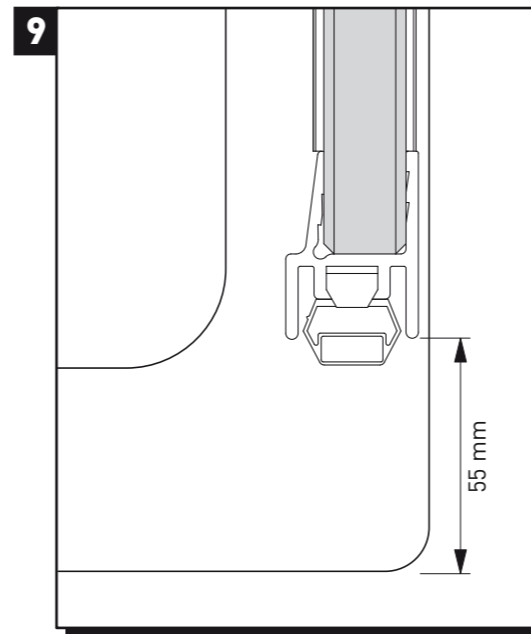

# 363x+368x

cesana 

Istruzioni di montaggio  
 Notices de pose  
 Assembling instructions  
 Montageanleitungen  
 Montage voorschrift  
 Instrucciones de montaje

REVERSIBILE  
 REVERSIBLE  
 RÉVERSIBLE  
 UMKEHRBAR  
 OMKEERBAAR  
 REVERSIBLE

Cod. art. porta	Estensione in cm
3631	72,0 ÷ 74,5
3632	77,0 ÷ 79,5
3633	82,0 ÷ 84,5
3634	87,0 ÷ 89,5
3635	97,0 ÷ 99,5

Cod. art. fisso	Estensione in cm
3680	67,0 ÷ 69,5
3681	72,0 ÷ 74,5
3682	77,0 ÷ 79,5
3683	82,0 ÷ 84,5
3684	87,0 ÷ 89,5
3685	97,0 ÷ 99,5