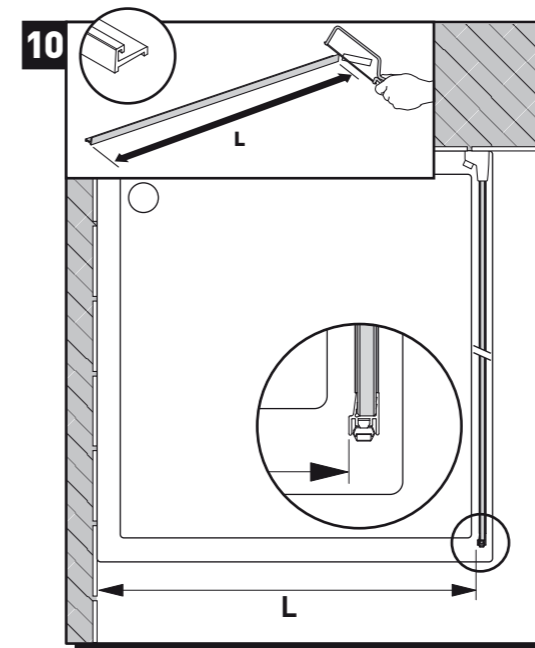

# 363x+368x

cesana 

Istruzioni di montaggio  
 Notices de pose  
 Assembling instructions  
 Montageanleitungen  
 Montage voorschrift  
 Instrucciones de montaje

REVERSIBILE  
 REVERSIBLE  
 RÉVERSIBLE  
 UMKEHRBAR  
 OMKEERBAAR  
 REVERSIBLE

Cod. art. porta	Estensione in cm
3631	72,0 ÷ 74,5
3632	77,0 ÷ 79,5
3633	82,0 ÷ 84,5
3634	87,0 ÷ 89,5
3635	97,0 ÷ 99,5

Cod. art. fisso	Estensione in cm
3680	67,0 ÷ 69,5
3681	72,0 ÷ 74,5
3682	77,0 ÷ 79,5
3683	82,0 ÷ 84,5
3684	87,0 ÷ 89,5
3685	97,0 ÷ 99,5