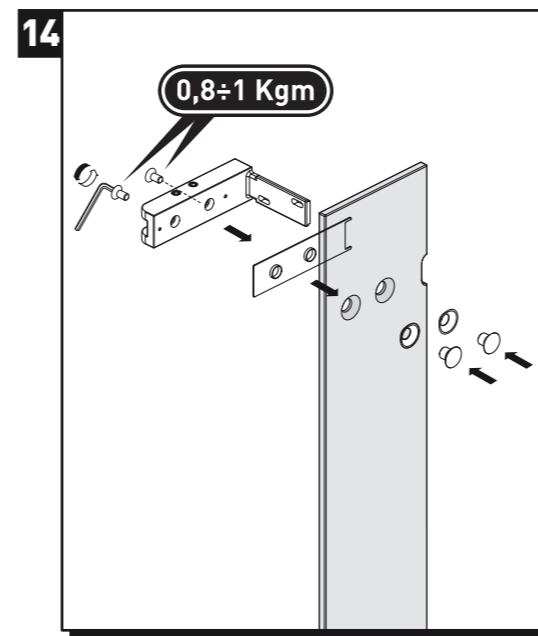

# 363x+368x

cesana 

Istruzioni di montaggio  
 Notices de pose  
 Assembling instructions  
 Montageanleitungen  
 Montage voorschrift  
 Instrucciones de montaje

REVERSIBILE  
 REVERSIBLE  
 RÉVERSIBLE  
 UMKEHRBAR  
 OMKEERBAAR  
 REVERSIBLE

Cod. art. porta	Estensione in cm
3631	72,0 ÷ 74,5
3632	77,0 ÷ 79,5
3633	82,0 ÷ 84,5
3634	87,0 ÷ 89,5
3635	97,0 ÷ 99,5

Cod. art. fisso	Estensione in cm
3680	67,0 ÷ 69,5
3681	72,0 ÷ 74,5
3682	77,0 ÷ 79,5
3683	82,0 ÷ 84,5
3684	87,0 ÷ 89,5
3685	97,0 ÷ 99,5