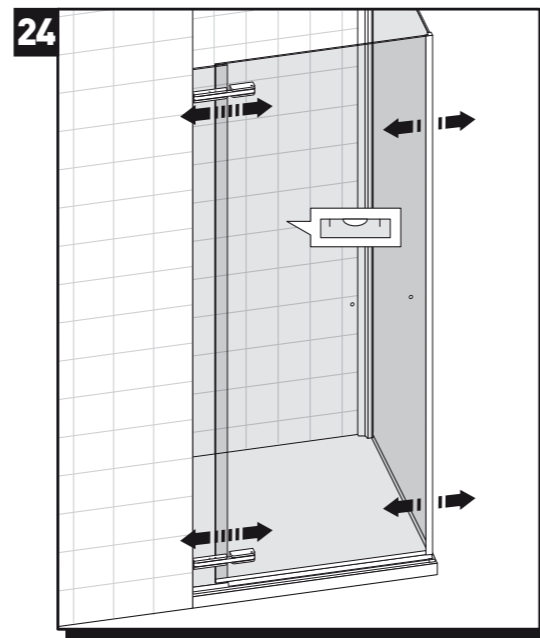

# 363x+368x

cesana 

Istruzioni di montaggio  
 Notices de pose  
 Assembling instructions  
 Montageanleitungen  
 Montage voorschrift  
 Instrucciones de montaje

REVERSIBILE  
 REVERSIBLE  
 RÉVERSIBLE  
 UMKEHRBAR  
 OMKEERBAAR  
 REVERSIBLE

Cod. art. porta	Estensione in cm
3631	72,0 ÷ 74,5
3632	77,0 ÷ 79,5
3633	82,0 ÷ 84,5
3634	87,0 ÷ 89,5
3635	97,0 ÷ 99,5

Cod. art. fisso	Estensione in cm
3680	67,0 ÷ 69,5
3681	72,0 ÷ 74,5
3682	77,0 ÷ 79,5
3683	82,0 ÷ 84,5
3684	87,0 ÷ 89,5
3685	97,0 ÷ 99,5