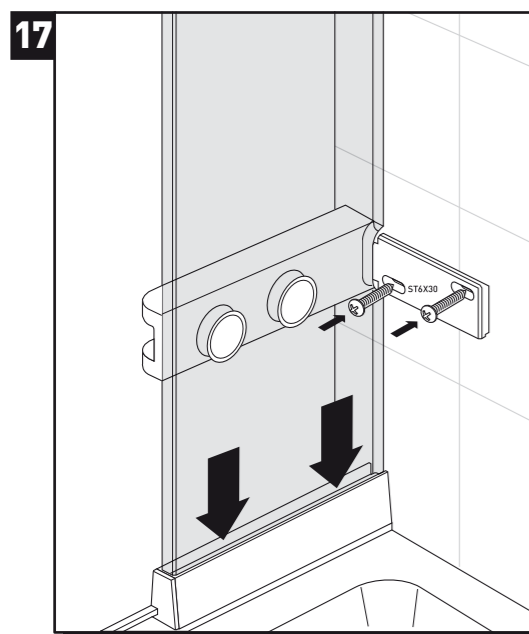

# 363x+368x

cesana 

Istruzioni di montaggio  
 Notices de pose  
 Assembling instructions  
 Montageanleitungen  
 Montage voorschrift  
 Instrucciones de montaje

REVERSIBILE  
 REVERSIBLE  
 RÉVERSIBLE  
 UMKEHRBAR  
 OMKEERBAAR  
 REVERSIBLE

Cod. art. porta	Estensione in cm
3631	72,0 ÷ 74,5
3632	77,0 ÷ 79,5
3633	82,0 ÷ 84,5
3634	87,0 ÷ 89,5
3635	97,0 ÷ 99,5

Cod. art. fisso	Estensione in cm
3680	67,0 ÷ 69,5
3681	72,0 ÷ 74,5
3682	77,0 ÷ 79,5
3683	82,0 ÷ 84,5
3684	87,0 ÷ 89,5
3685	97,0 ÷ 99,5