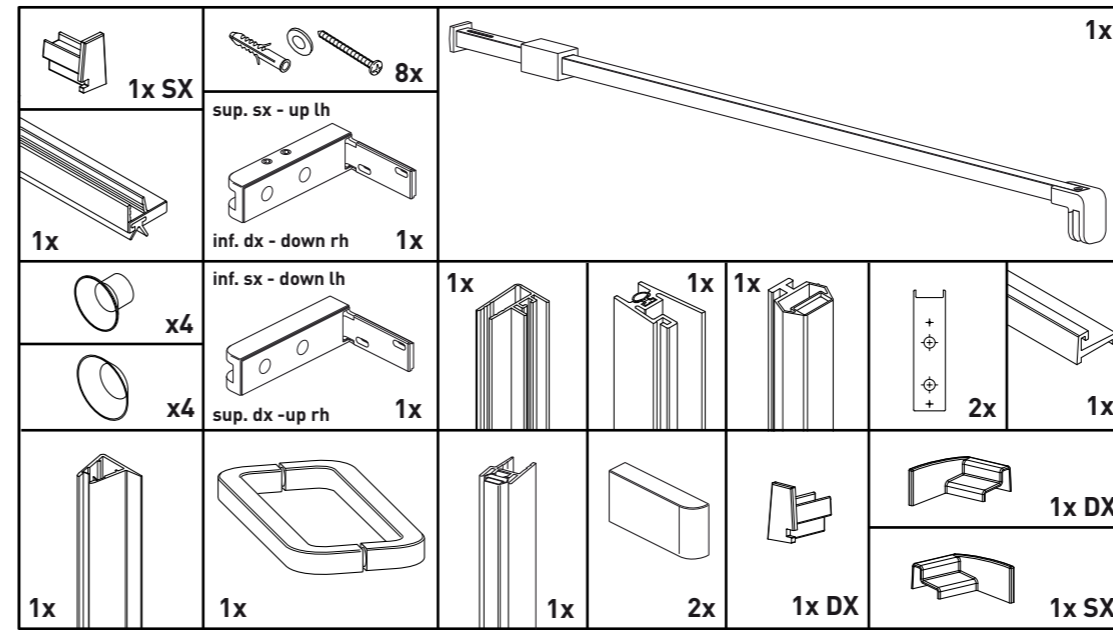

# 363x+368x

cesana 

Istruzioni di montaggio  
 Notices de pose  
 Assembling instructions  
 Montageanleitungen  
 Montage voorschrift  
 Instrucciones de montaje

REVERSIBILE  
 REVERSIBLE  
 RÉVERSIBLE  
 UMKEHRBAR  
 OMKEERBAAR  
 REVERSIBLE

Cod. art. porta	Estensione in cm
3631	72,0 ÷ 74,5
3632	77,0 ÷ 79,5
3633	82,0 ÷ 84,5
3634	87,0 ÷ 89,5
3635	97,0 ÷ 99,5

Cod. art. fisso	Estensione in cm
3680	67,0 ÷ 69,5
3681	72,0 ÷ 74,5
3682	77,0 ÷ 79,5
3683	82,0 ÷ 84,5
3684	87,0 ÷ 89,5
3685	97,0 ÷ 99,5