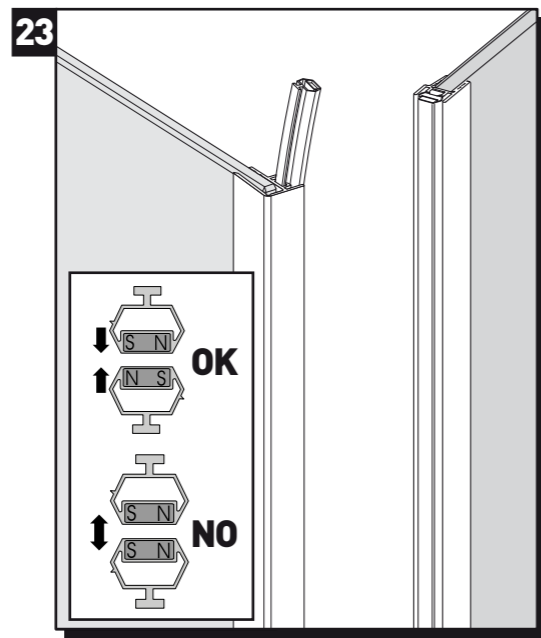

# 363x+368x

cesana 

Istruzioni di montaggio  
 Notices de pose  
 Assembling instructions  
 Montageanleitungen  
 Montage voorschrift  
 Instrucciones de montaje

REVERSIBILE  
 REVERSIBLE  
 RÉVERSIBLE  
 UMKEHRBAR  
 OMKEERBAAR  
 REVERSIBLE

Cod. art. porta	Estensione in cm
3631	72,0 ÷ 74,5
3632	77,0 ÷ 79,5
3633	82,0 ÷ 84,5
3634	87,0 ÷ 89,5
3635	97,0 ÷ 99,5

Cod. art. fisso	Estensione in cm
3680	67,0 ÷ 69,5
3681	72,0 ÷ 74,5
3682	77,0 ÷ 79,5
3683	82,0 ÷ 84,5
3684	87,0 ÷ 89,5
3685	97,0 ÷ 99,5