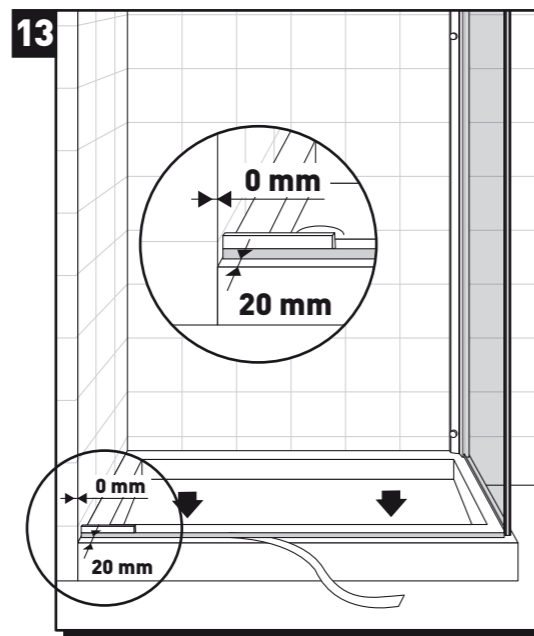

# 363x+368x

cesana 

Istruzioni di montaggio  
 Notices de pose  
 Assembling instructions  
 Montageanleitungen  
 Montage voorschrift  
 Instrucciones de montaje

REVERSIBILE  
 REVERSIBLE  
 RÉVERSIBLE  
 UMKEHRBAR  
 OMKEERBAAR  
 REVERSIBLE

Cod. art. porta	Estensione in cm
3631	72,0 ÷ 74,5
3632	77,0 ÷ 79,5
3633	82,0 ÷ 84,5
3634	87,0 ÷ 89,5
3635	97,0 ÷ 99,5

Cod. art. fisso	Estensione in cm
3680	67,0 ÷ 69,5
3681	72,0 ÷ 74,5
3682	77,0 ÷ 79,5
3683	82,0 ÷ 84,5
3684	87,0 ÷ 89,5
3685	97,0 ÷ 99,5