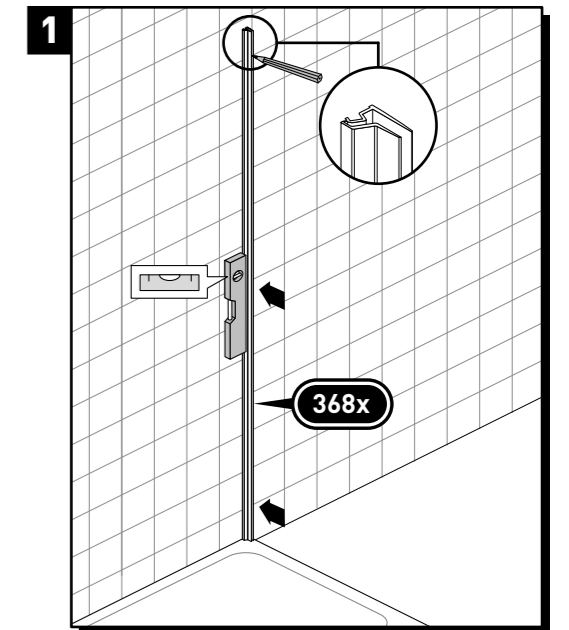

# 363x+368x

cesana 

Istruzioni di montaggio  
 Notices de pose  
 Assembling instructions  
 Montageanleitungen  
 Montage voorschrift  
 Instrucciones de montaje

REVERSIBILE  
 REVERSIBLE  
 RÉVERSIBLE  
 UMKEHRBAR  
 OMKEERBAAR  
 REVERSIBLE

Cod. art. porta	Estensione in cm
3631	72,0 ÷ 74,5
3632	77,0 ÷ 79,5
3633	82,0 ÷ 84,5
3634	87,0 ÷ 89,5
3635	97,0 ÷ 99,5

Cod. art. fisso	Estensione in cm
3680	67,0 ÷ 69,5
3681	72,0 ÷ 74,5
3682	77,0 ÷ 79,5
3683	82,0 ÷ 84,5
3684	87,0 ÷ 89,5
3685	97,0 ÷ 99,5