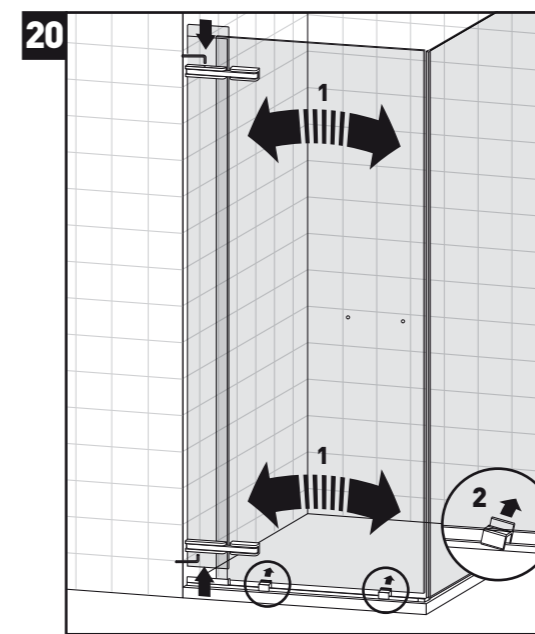

# 363x+368x

cesana 

Istruzioni di montaggio  
 Notices de pose  
 Assembling instructions  
 Montageanleitungen  
 Montage voorschrift  
 Instrucciones de montaje

REVERSIBILE  
 REVERSIBLE  
 RÉVERSIBLE  
 UMKEHRBAR  
 OMKEERBAAR  
 REVERSIBLE

Cod. art. porta	Estensione in cm
3631	72,0 ÷ 74,5
3632	77,0 ÷ 79,5
3633	82,0 ÷ 84,5
3634	87,0 ÷ 89,5
3635	97,0 ÷ 99,5

Cod. art. fisso	Estensione in cm
3680	67,0 ÷ 69,5
3681	72,0 ÷ 74,5
3682	77,0 ÷ 79,5
3683	82,0 ÷ 84,5
3684	87,0 ÷ 89,5
3685	97,0 ÷ 99,5