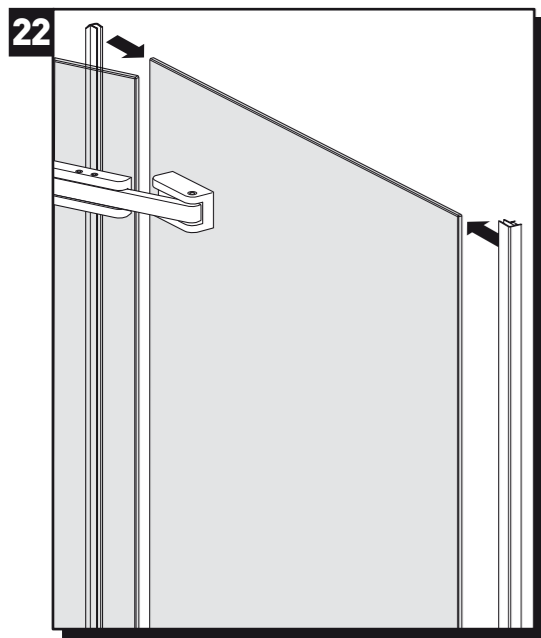

# 363x+368x

cesana 

Istruzioni di montaggio  
 Notices de pose  
 Assembling instructions  
 Montageanleitungen  
 Montage voorschrift  
 Instrucciones de montaje

REVERSIBILE  
 REVERSIBLE  
 RÉVERSIBLE  
 UMKEHRBAR  
 OMKEERBAAR  
 REVERSIBLE

Cod. art. porta	Estensione in cm
3631	72,0 ÷ 74,5
3632	77,0 ÷ 79,5
3633	82,0 ÷ 84,5
3634	87,0 ÷ 89,5
3635	97,0 ÷ 99,5

Cod. art. fisso	Estensione in cm
3680	67,0 ÷ 69,5
3681	72,0 ÷ 74,5
3682	77,0 ÷ 79,5
3683	82,0 ÷ 84,5
3684	87,0 ÷ 89,5
3685	97,0 ÷ 99,5