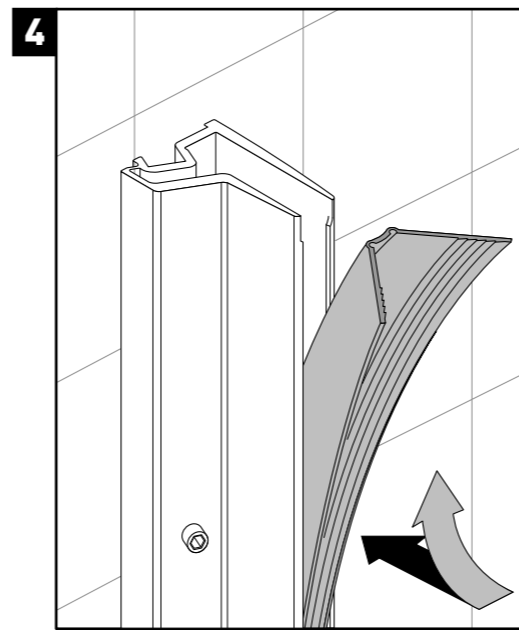

# 363x+368x

cesana 

Istruzioni di montaggio  
 Notices de pose  
 Assembling instructions  
 Montageanleitungen  
 Montage voorschrift  
 Instrucciones de montaje

REVERSIBILE  
 REVERSIBLE  
 RÉVERSIBLE  
 UMKEHRBAR  
 OMKEERBAAR  
 REVERSIBLE

Cod. art. porta	Estensione in cm
3631	72,0 ÷ 74,5
3632	77,0 ÷ 79,5
3633	82,0 ÷ 84,5
3634	87,0 ÷ 89,5
3635	97,0 ÷ 99,5

Cod. art. fisso	Estensione in cm
3680	67,0 ÷ 69,5
3681	72,0 ÷ 74,5
3682	77,0 ÷ 79,5
3683	82,0 ÷ 84,5
3684	87,0 ÷ 89,5
3685	97,0 ÷ 99,5