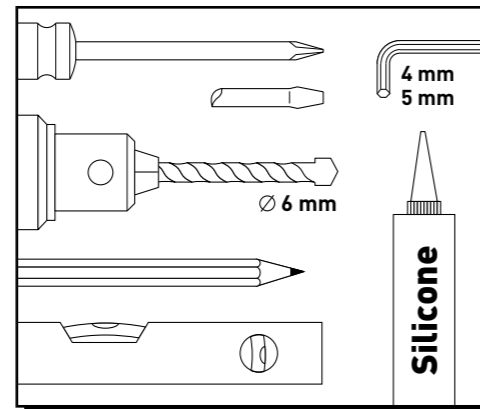

# 363x+368x

cesana 

Istruzioni di montaggio  
 Notices de pose  
 Assembling instructions  
 Montageanleitungen  
 Montage voorschrift  
 Instrucciones de montaje

REVERSIBILE  
 REVERSIBLE  
 RÉVERSIBLE  
 UMKEHRBAR  
 OMKEERBAAR  
 REVERSIBLE

Cod. art. porta	Estensione in cm
3631	72,0 ÷ 74,5
3632	77,0 ÷ 79,5
3633	82,0 ÷ 84,5
3634	87,0 ÷ 89,5
3635	97,0 ÷ 99,5

Cod. art. fisso	Estensione in cm
3680	67,0 ÷ 69,5
3681	72,0 ÷ 74,5
3682	77,0 ÷ 79,5
3683	82,0 ÷ 84,5
3684	87,0 ÷ 89,5
3685	97,0 ÷ 99,5