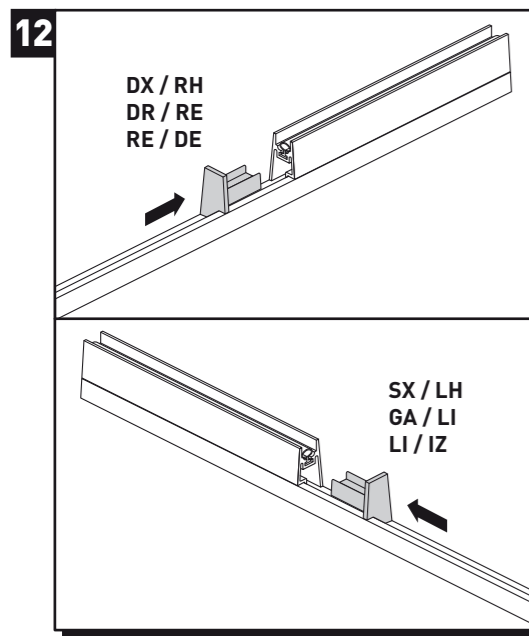

# 363x+368x

cesana 

Istruzioni di montaggio  
 Notices de pose  
 Assembling instructions  
 Montageanleitungen  
 Montage voorschrift  
 Instrucciones de montaje

REVERSIBILE  
 REVERSIBLE  
 RÉVERSIBLE  
 UMKEHRBAR  
 OMKEERBAAR  
 REVERSIBLE

Cod. art. porta	Estensione in cm
3631	72,0 ÷ 74,5
3632	77,0 ÷ 79,5
3633	82,0 ÷ 84,5
3634	87,0 ÷ 89,5
3635	97,0 ÷ 99,5

Cod. art. fisso	Estensione in cm
3680	67,0 ÷ 69,5
3681	72,0 ÷ 74,5
3682	77,0 ÷ 79,5
3683	82,0 ÷ 84,5
3684	87,0 ÷ 89,5
3685	97,0 ÷ 99,5