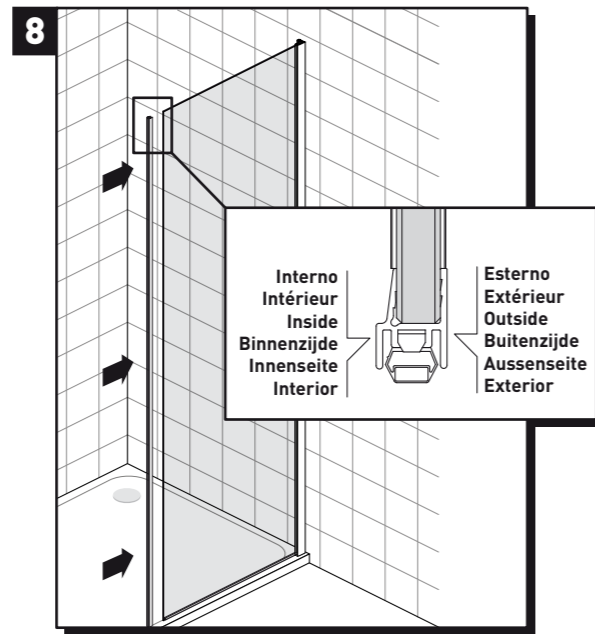

# 363x+368x

cesana 

Istruzioni di montaggio  
 Notices de pose  
 Assembling instructions  
 Montageanleitungen  
 Montage voorschrift  
 Instrucciones de montaje

REVERSIBILE  
 REVERSIBLE  
 RÉVERSIBLE  
 UMKEHRBAR  
 OMKEERBAAR  
 REVERSIBLE

Cod. art. porta	Estensione in cm
3631	72,0 ÷ 74,5
3632	77,0 ÷ 79,5
3633	82,0 ÷ 84,5
3634	87,0 ÷ 89,5
3635	97,0 ÷ 99,5

Cod. art. fisso	Estensione in cm
3680	67,0 ÷ 69,5
3681	72,0 ÷ 74,5
3682	77,0 ÷ 79,5
3683	82,0 ÷ 84,5
3684	87,0 ÷ 89,5
3685	97,0 ÷ 99,5