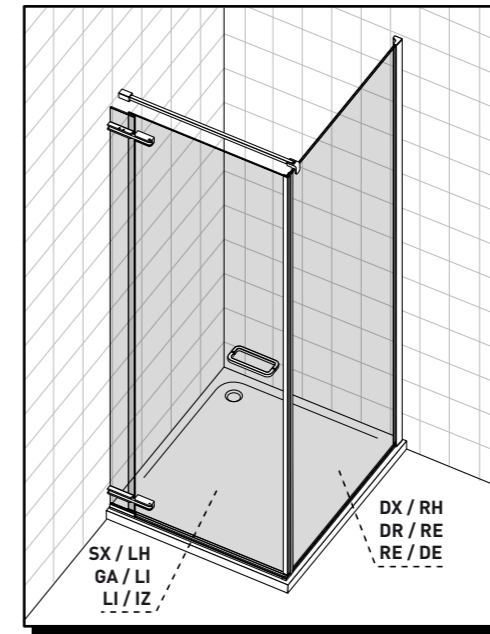

# 363x+368x

cesana 

Istruzioni di montaggio  
 Notices de pose  
 Assembling instructions  
 Montageanleitungen  
 Montage voorschrift  
 Instrucciones de montaje

REVERSIBILE  
 REVERSIBLE  
 RÉVERSIBLE  
 UMKEHRBAR  
 OMKEERBAAR  
 REVERSIBLE

Cod. art. porta	Estensione in cm
3631	72,0 ÷ 74,5
3632	77,0 ÷ 79,5
3633	82,0 ÷ 84,5
3634	87,0 ÷ 89,5
3635	97,0 ÷ 99,5

Cod. art. fisso	Estensione in cm
3680	67,0 ÷ 69,5
3681	72,0 ÷ 74,5
3682	77,0 ÷ 79,5
3683	82,0 ÷ 84,5
3684	87,0 ÷ 89,5
3685	97,0 ÷ 99,5