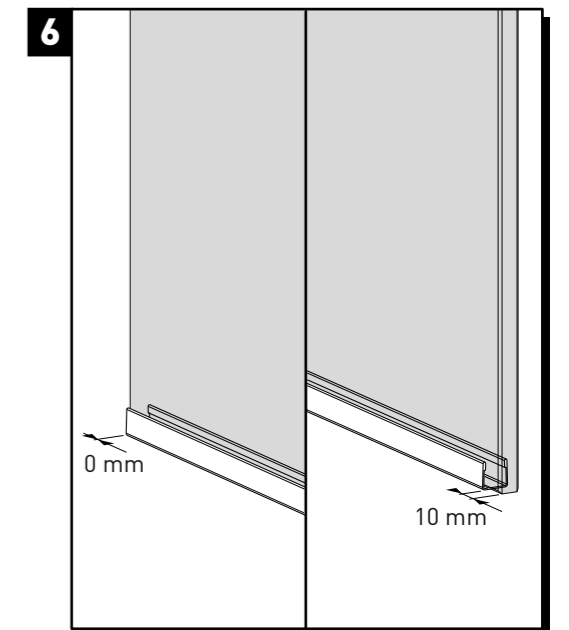

# 363x+368x

cesana 

Istruzioni di montaggio  
 Notices de pose  
 Assembling instructions  
 Montageanleitungen  
 Montage voorschrift  
 Instrucciones de montaje

REVERSIBILE  
 REVERSIBLE  
 RÉVERSIBLE  
 UMKEHRBAR  
 OMKEERBAAR  
 REVERSIBLE

Cod. art. porta	Estensione in cm
3631	72,0 ÷ 74,5
3632	77,0 ÷ 79,5
3633	82,0 ÷ 84,5
3634	87,0 ÷ 89,5
3635	97,0 ÷ 99,5

Cod. art. fisso	Estensione in cm
3680	67,0 ÷ 69,5
3681	72,0 ÷ 74,5
3682	77,0 ÷ 79,5
3683	82,0 ÷ 84,5
3684	87,0 ÷ 89,5
3685	97,0 ÷ 99,5