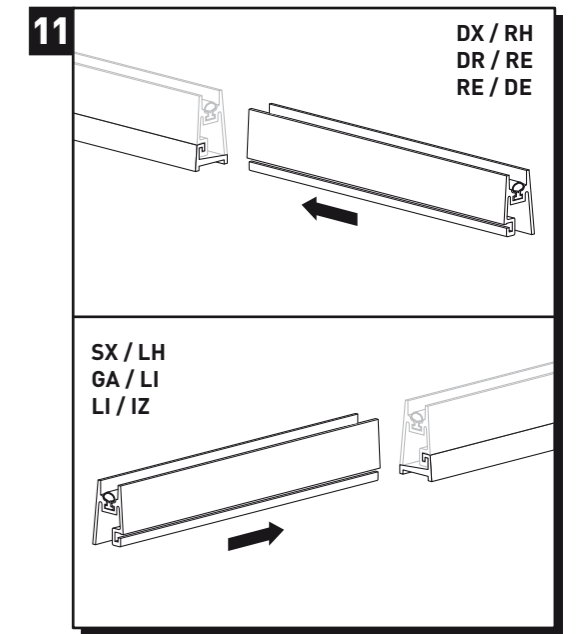

# 363x+368x

cesana 

Istruzioni di montaggio  
 Notices de pose  
 Assembling instructions  
 Montageanleitungen  
 Montage voorschrift  
 Instrucciones de montaje

REVERSIBILE  
 REVERSIBLE  
 RÉVERSIBLE  
 UMKEHRBAR  
 OMKEERBAAR  
 REVERSIBLE

Cod. art. porta	Estensione in cm
3631	72,0 ÷ 74,5
3632	77,0 ÷ 79,5
3633	82,0 ÷ 84,5
3634	87,0 ÷ 89,5
3635	97,0 ÷ 99,5

Cod. art. fisso	Estensione in cm
3680	67,0 ÷ 69,5
3681	72,0 ÷ 74,5
3682	77,0 ÷ 79,5
3683	82,0 ÷ 84,5
3684	87,0 ÷ 89,5
3685	97,0 ÷ 99,5