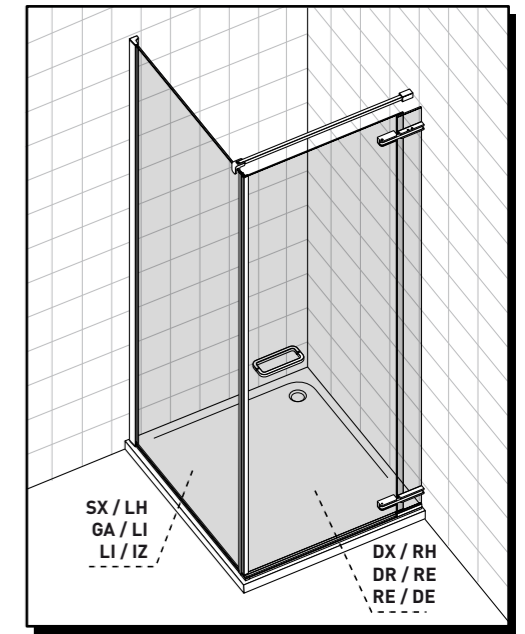

# 363x+368x

cesana 

Istruzioni di montaggio  
 Notices de pose  
 Assembling instructions  
 Montageanleitungen  
 Montage voorschrift  
 Instrucciones de montaje

REVERSIBILE  
 REVERSIBLE  
 RÉVERSIBLE  
 UMKEHRBAR  
 OMKEERBAAR  
 REVERSIBLE

Cod. art. porta	Estensione in cm
3631	72,0 ÷ 74,5
3632	77,0 ÷ 79,5
3633	82,0 ÷ 84,5
3634	87,0 ÷ 89,5
3635	97,0 ÷ 99,5

Cod. art. fisso	Estensione in cm
3680	67,0 ÷ 69,5
3681	72,0 ÷ 74,5
3682	77,0 ÷ 79,5
3683	82,0 ÷ 84,5
3684	87,0 ÷ 89,5
3685	97,0 ÷ 99,5