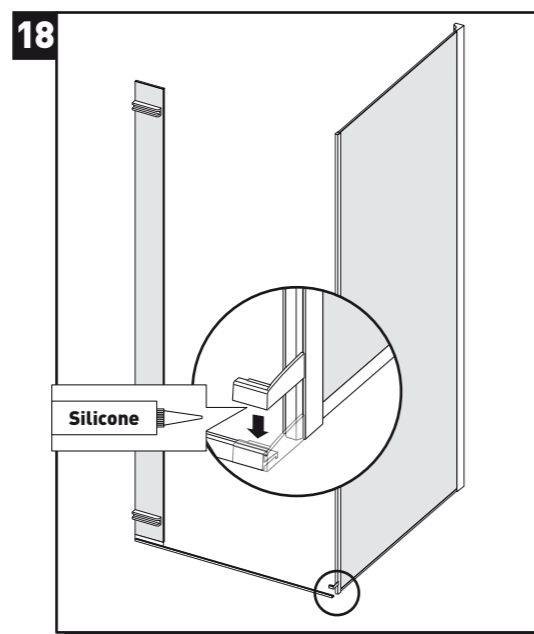

# 363x+368x

cesana 

Istruzioni di montaggio  
 Notices de pose  
 Assembling instructions  
 Montageanleitungen  
 Montage voorschrift  
 Instrucciones de montaje

REVERSIBILE  
 REVERSIBLE  
 RÉVERSIBLE  
 UMKEHRBAR  
 OMKEERBAAR  
 REVERSIBLE

Cod. art. porta	Estensione in cm
3631	72,0 ÷ 74,5
3632	77,0 ÷ 79,5
3633	82,0 ÷ 84,5
3634	87,0 ÷ 89,5
3635	97,0 ÷ 99,5

Cod. art. fisso	Estensione in cm
3680	67,0 ÷ 69,5
3681	72,0 ÷ 74,5
3682	77,0 ÷ 79,5
3683	82,0 ÷ 84,5
3684	87,0 ÷ 89,5
3685	97,0 ÷ 99,5