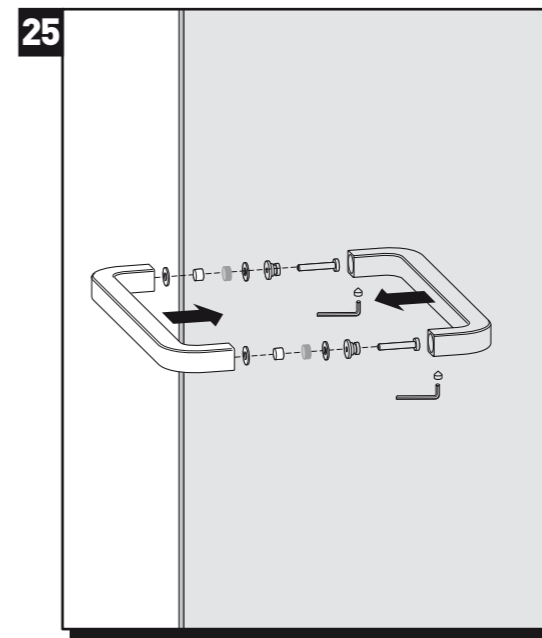

# 363x+368x

cesana 

Istruzioni di montaggio  
 Notices de pose  
 Assembling instructions  
 Montageanleitungen  
 Montage voorschrift  
 Instrucciones de montaje

REVERSIBILE  
 REVERSIBLE  
 RÉVERSIBLE  
 UMKEHRBAR  
 OMKEERBAAR  
 REVERSIBLE

Cod. art. porta	Estensione in cm
3631	72,0 ÷ 74,5
3632	77,0 ÷ 79,5
3633	82,0 ÷ 84,5
3634	87,0 ÷ 89,5
3635	97,0 ÷ 99,5

Cod. art. fisso	Estensione in cm
3680	67,0 ÷ 69,5
3681	72,0 ÷ 74,5
3682	77,0 ÷ 79,5
3683	82,0 ÷ 84,5
3684	87,0 ÷ 89,5
3685	97,0 ÷ 99,5