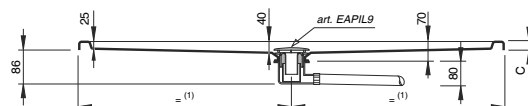

Piatti doccia  
in acrilico dal design  
semplice e moderno,  
adattabili a qualsiasi  
ambientazione

Acrylic shower trays  
with a simple and  
modern design,  
perfect for any  
ambient

Dimensioni AxBxC (cm) Dimension AxBxC (cm)	Modello Model
80 x 80 x 40	EAP110
90 x 90 x 40	EAP120
75 x 90 x 40	EAP130
80 x 100 x 40	EAP140
80 x 120 x 40	EAP150
80 x 140 x 40	EAP160
90 x 160 x 40	EAP170
90 x 180 x 40	EAP180

**Numero telefono:**

039 6612044

Il intermediate  
izes can be made  
nd ordered by  
sing the code  
r larger size and  
y specifying the  
xact required  
ize.