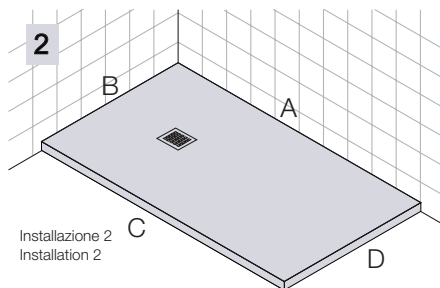

Disponibili in qualsiasi colore della tabella RAL

Available in any colour according with RAL table

Installazione 1
Installation 1

Installazione 2
Installation 2

Cod.	A mm	B mm	C mm	D mm	INSTAL.	LATO/SIDE
EAT08070	700	800	27	250	1	A - B - C
EAT09070	700	900	27	250	1	A - B - C
EAT10070	700	1000	27	250	1	A - B - C
EAT11070	1100	700	27	400	1 - 2	A - B - C - D
EAT12070	1200	700	30	400	1 - 2	A - B - C - D
EAT13070	1300	700	30	400	1 - 2	A - B - C - D
EAT14070	1400	700	30	400	1 - 2	A - B - C - D
EAT15070	1500	700	30	500	1 - 2	A - B - C - D
EAT16070	1600	700	32	500	1 - 2	A - B - C - D

Cod.	A mm	B mm	C mm	D mm	INSTAL.	LATO/SIDE
EAT17070	1700	700	32	500	1 - 2	A - B - C - D
EAT18070	1800	700	34	500	1 - 2	A - B - C - D
EAT19070	1900	700	34	500	1 - 2	A - B - C - D
EAT20070	2000	700	34	500	1 - 2	A - B - C - D
EAT08080	800	800	27	250	1	A - B - C
EAT10080	800	1000	27	250	1 - 2	A - B - C - D
EAT11080	1100	800	27	400	1 - 2	A - B - C - D
EAT12080	1200	800	30	400	1 - 2	A - B - C - D
EAT13080	1300	800	30	400	1 - 2	A - B - C - D

Cod.	A mm	B mm	C mm	D mm	INSTAL.	LATO/SIDE
EAT14080	1400	800	30	400	1 - 2	A - B - C - D
EAT15080	1500	800	30	500	1 - 2	A - B - C - D
EAT16080	1600	800	32	500	1 - 2	A - B - C - D
EAT17080	1700	800	32	500	1 - 2	A - B - C - D
EAT18080	1800	800	34	500	1 - 2	A - B - C - D
EAT19080	1900	800	34	500	1 - 2	A - B - C - D
EAT20080	2000	800	34	500	1 - 2	A - B - C - D
EAT08090	900	800	27	250	1 - 2	A - B - C - D
EAT09090	900	900	27	250	1 - 2	A - B - C - D